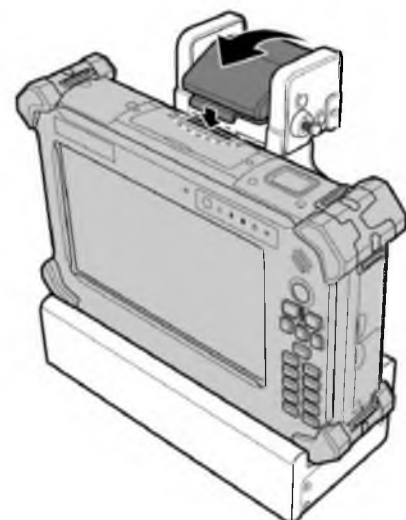

единый адрес: dbk@nt-rt.ru

Specification of Vehicle Docking for T7M/ T7Q (ADK01)

I/O Ports	<ul style="list-style-type: none"> • One RJ-45 jack • Three USB connectors support USB2.0 • One DC-in connector for car adaptor • One SMA Ext. Antenna connector for GPS • One Serial port (direct signal from the Unit)
Audio	<ul style="list-style-type: none"> • One speaker, sound pressure 75dB
Connector	<ul style="list-style-type: none"> • One 35 pin “Pogo” docking connector
Power	
Dock / Undock Lever	<ul style="list-style-type: none"> • A clamp mechanism should be used to fasten unit when docked. • Optional Locking mechanism to lock/unlock the unit in the dock by a key
ME Structure	<ul style="list-style-type: none"> • VESA mounting holes (75mm x 75 mm) • Dimension: 244(H) x 203(W) x 106(D) mm • Weight: 2 kg
Reliability	<ul style="list-style-type: none"> • Shock <ul style="list-style-type: none"> - MIL-STD-810G, Method 516.6, Procedure V • Vibration <ul style="list-style-type: none"> - MIL-STD-810G, Method 514.6, Annex C Category 4, Fig. 514.6C-1
Environment	<ul style="list-style-type: none"> • Temperature <ul style="list-style-type: none"> -Operating: -20°C ~ 50°C -Storage: -40°C ~ +70°C • Humidity: <ul style="list-style-type: none"> -Operating: 20% ~ 80% -Storage: 8% ~ 90%
Regulation	<ul style="list-style-type: none"> • EMI: <ul style="list-style-type: none"> -US: FCC Class A DOC -Canada: FCC Class A DOC -EU: CE • RoHS/REACH compliant

*Please contact dealer for appropriate adapter

Installing VESA Mount Plate

Align the plate mounting holes with the holes at the back of the docking station as shown in the illustration. Then secure it with the four included screws.

Docking the Tablet PC

1. Align the Tablet PC by the guide-pins and terminal contact and then place the Tablet PC slantly onto the docking cradle.
2. To secure the Tablet PC in place, pull the latch forward until it is fully engaged.