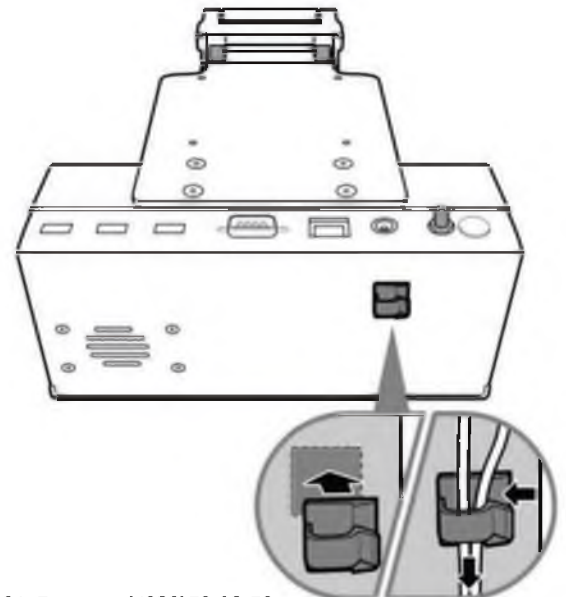

Docking the Tablet PC

1. Align the Tablet PC by the guide-pins and terminal contact and then place the Tablet PC slantly onto the docking cradle.
2. To secure the Tablet PC in place, pull the latch forward until it is fully engaged.

Locking the Latch (Optional)

Fully push the latch bar into position to ensure the latch is tightly secured.

To unlock, insert the latch bar key and turn it clockwise until a "click" is heard, indicating the latch bar is released. Then, remove the key from the key slot.

Connecting with Other Devices

Use the Docking Cradle connectors to connect the power, Internet, and other computer peripherals such as serial port devices, GPS, and USB peripheral devices.

If you mount the docking cradle on the VESA mount, you can attach the cable clamp on the bottom of the cradle to manage all connection cables.