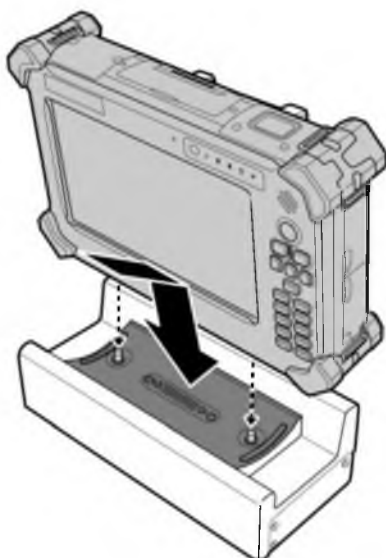

единый адрес: dbk@nt-rt.ru

Product Overview

No.	Item
	Latch
	Guide-Pins
	Terminal
4	Latch bar (with key slot)(Optional)
5	Mounting holes for VESA mount
	USB Ports
	Serial port (RS-232)
	LAN (RJ-45) port
	DC-in jack
10	GPS

*Please contact dealer for appropriate adapter

Installing VESA Mount Plate

Align the plate mounting holes with the holes at the back of the docking station as shown in the illustration. Then secure it with the four included screws.

Docking the Tablet PC

1. Align the Tablet PC by the guide-pins and terminal contact and then place the Tablet PC slantly onto the docking cradle.
2. To secure the Tablet PC in place, pull the latch forward until it is fully engaged.