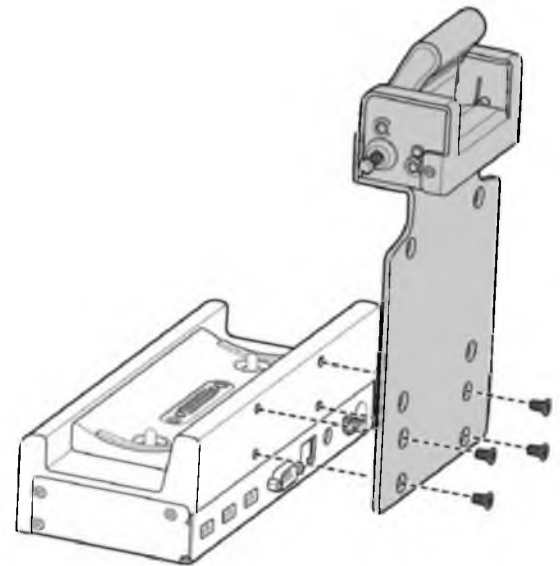

единый адрес: dbk@nt-rt.ru

Specification of Vehicle Docking for T7M/ T7Q (ADK01)

I/O Ports	<ul style="list-style-type: none"> • One RJ-45 jack • Three USB connectors support USB2.0 • One DC-in connector for car adaptor • One SMA Ext. Antenna connector for GPS • One Serial port (direct signal from the Unit)
Audio	<ul style="list-style-type: none"> • One speaker, sound pressure 75dB
Connector	<ul style="list-style-type: none"> • One 35 pin “Pogo” docking connector
Power	
Dock / Undock Lever	<ul style="list-style-type: none"> • A clamp mechanism should be used to fasten unit when docked. • Optional Locking mechanism to lock/unlock the unit in the dock by a key
ME Structure	<ul style="list-style-type: none"> • VESA mounting holes (75mm x 75 mm) • Dimension: 244(H) x 203(W) x 106(D) mm • Weight: 2 kg
Reliability	<ul style="list-style-type: none"> • Shock <ul style="list-style-type: none"> - MIL-STD-810G, Method 516.6, Procedure V • Vibration <ul style="list-style-type: none"> - MIL-STD-810G, Method 514.6, Annex C Category 4, Fig. 514.6C-1
Environment	<ul style="list-style-type: none"> • Temperature <ul style="list-style-type: none"> -Operating: -20°C ~ 50°C -Storage: -40°C ~ +70°C • Humidity: <ul style="list-style-type: none"> -Operating: 20% ~ 80% -Storage: 8% ~ 90%
Regulation	<ul style="list-style-type: none"> • EMI: <ul style="list-style-type: none"> -US: FCC Class A DOC -Canada: FCC Class A DOC -EU: CE • RoHS/REACH compliant

единый адрес: dbk@nt-rt.ru

Product Overview

No.	Item
	Latch
	Guide-Pins
	Terminal
4	Latch bar (with key slot)(Optional)
5	Mounting holes for VESA mount
	USB Ports
	Serial port (RS-232)
	LAN (RJ-45) port
	DC-in jack
10	GPS

*Please contact dealer for appropriate adapter

Installing VESA Mount Plate

Align the plate mounting holes with the holes at the back of the docking station as shown in the illustration. Then secure it with the four included screws.