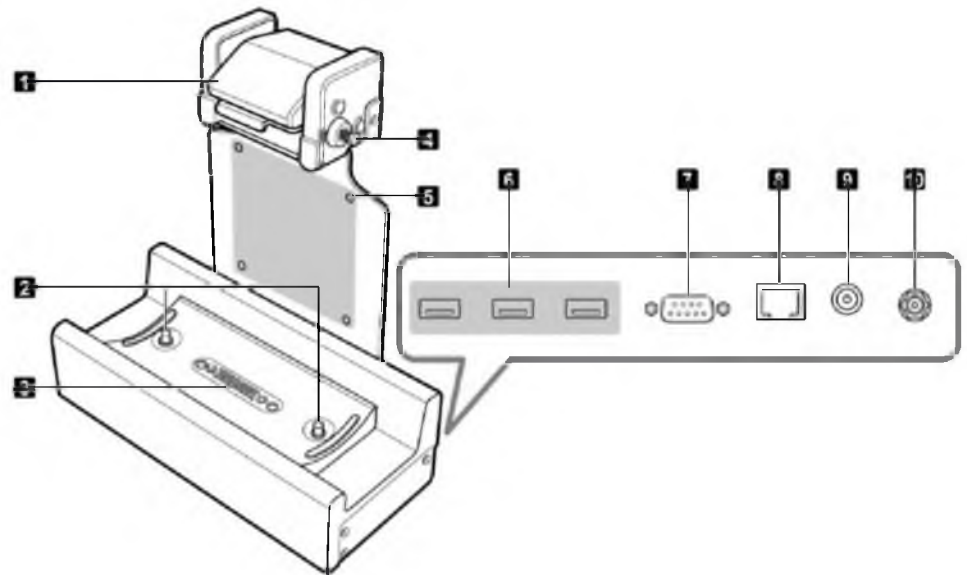

единый адрес: dbk@nt-rt.ru

Specification of Vehicle Docking for T7M/ T7Q (ADK01)

I/O Ports	<ul style="list-style-type: none"> • One RJ-45 jack • Three USB connectors support USB2.0 • One DC-in connector for car adaptor • One SMA Ext. Antenna connector for GPS • One Serial port (direct signal from the Unit)
Audio	<ul style="list-style-type: none"> • One speaker, sound pressure 75dB
Connector	<ul style="list-style-type: none"> • One 35 pin “Pogo” docking connector
Power	
Dock / Undock Lever	<ul style="list-style-type: none"> • A clamp mechanism should be used to fasten unit when docked. • Optional Locking mechanism to lock/unlock the unit in the dock by a key
ME Structure	<ul style="list-style-type: none"> • VESA mounting holes (75mm x 75 mm) • Dimension: 244(H) x 203(W) x 106(D) mm • Weight: 2 kg
Reliability	<ul style="list-style-type: none"> • Shock <ul style="list-style-type: none"> - MIL-STD-810G, Method 516.6, Procedure V • Vibration <ul style="list-style-type: none"> - MIL-STD-810G, Method 514.6, Annex C Category 4, Fig. 514.6C-1
Environment	<ul style="list-style-type: none"> • Temperature <ul style="list-style-type: none"> -Operating: -20°C ~ 50°C -Storage: -40°C ~ +70°C • Humidity: <ul style="list-style-type: none"> -Operating: 20% ~ 80% -Storage: 8% ~ 90%
Regulation	<ul style="list-style-type: none"> • EMI: <ul style="list-style-type: none"> -US: FCC Class A DOC -Canada: FCC Class A DOC -EU: CE • RoHS/REACH compliant

единый адрес: dbk@nt-rt.ru

Product Overview

No.	Item
	Latch
	Guide-Pins
	Terminal
4	Latch bar (with key slot)(Optional)
5	Mounting holes for VESA mount
	USB Ports
	Serial port (RS-232)
	LAN (RJ-45) port
	DC-in jack
10	GPS

*Please contact dealer for appropriate adapter

Installing VESA Mount Plate

Align the plate mounting holes with the holes at the back of the docking station as shown in the illustration. Then secure it with the four included screws.